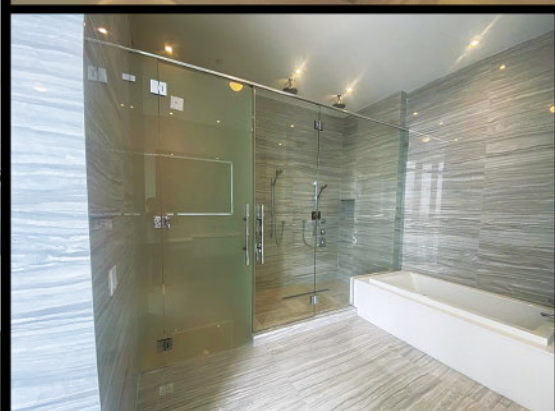

BUY WHERE THE BUILDERS BUY & SAVE!

**35-40% OFF MOST ITEMS!
(OFF LIST PRICES)**

“It’s worth the trip from anywhere!”

South Floridas ONLY Fully Functional Showroom
"Try Before You Buy - We'll Supply the Towel!"

400 TUBS IN STOCK, MOSTLY FREESTANDING!

60 Tubs On The Floor To Touch & Feel -
Best Prices and Best Service!

Freestanding Tubs | Faucets | Vanities | Anything for your
Bathroom or Kitchen