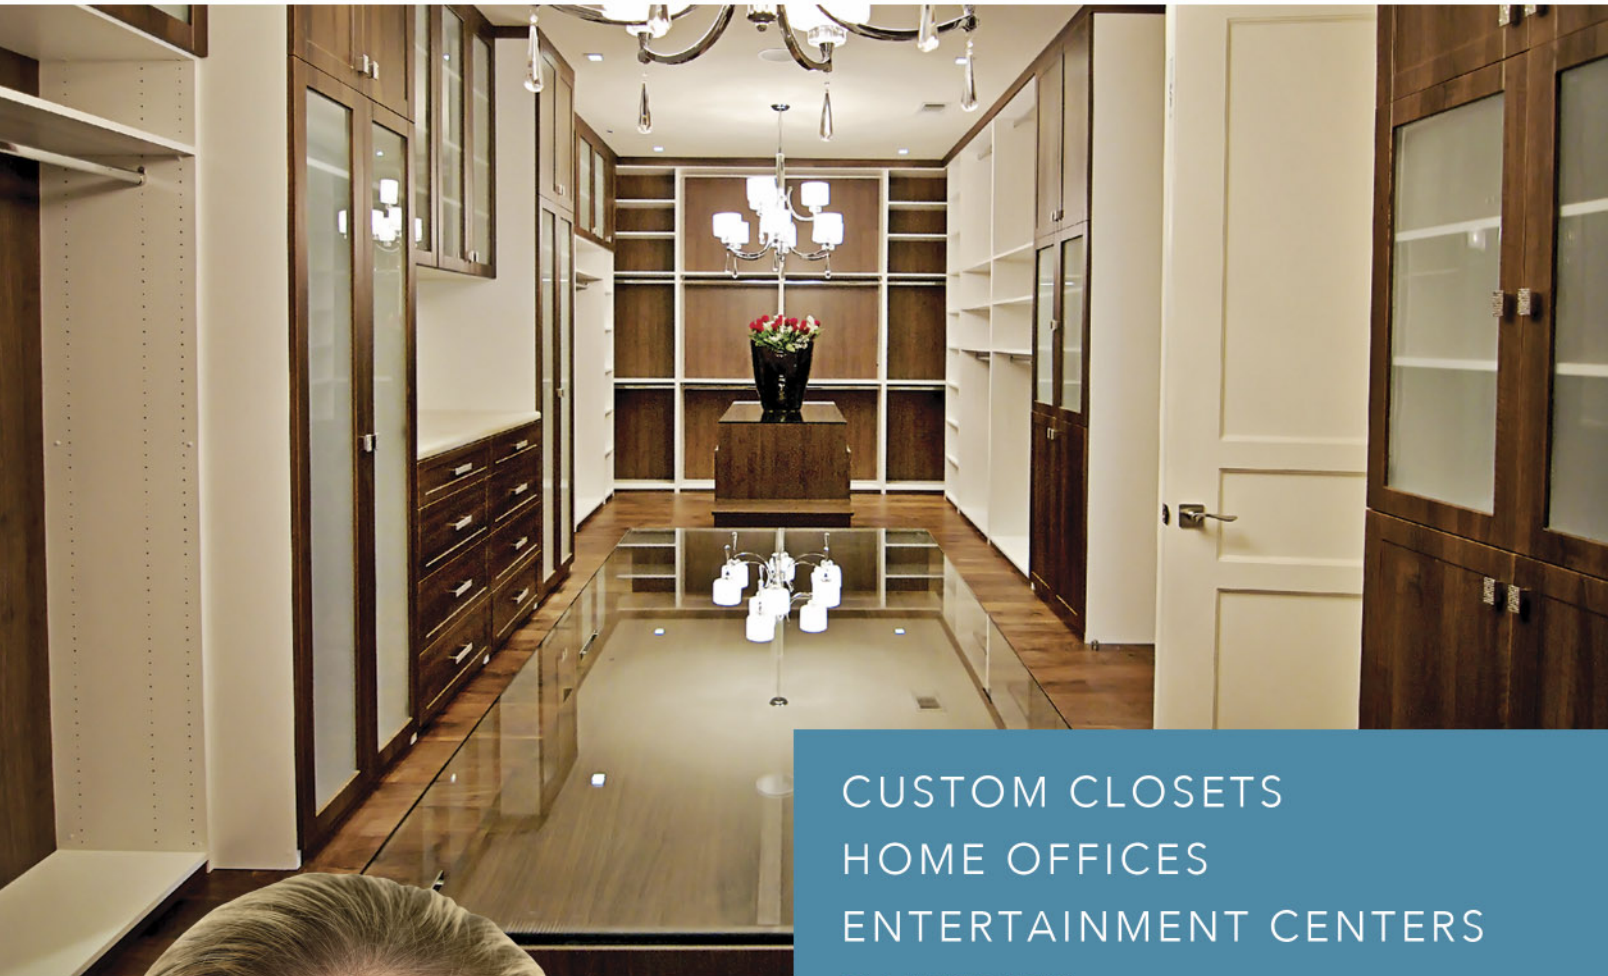

happy wife ♥ happy life

CUSTOM CLOSETS  
HOME OFFICES  
ENTERTAINMENT CENTERS  
PANTRIES  
GARAGE SYSTEMS & MORE

THE ACCENT GROUP INC.

Family Owned & Operated Since 1988

Visit our New Showroom

M-F 9:30-4:30