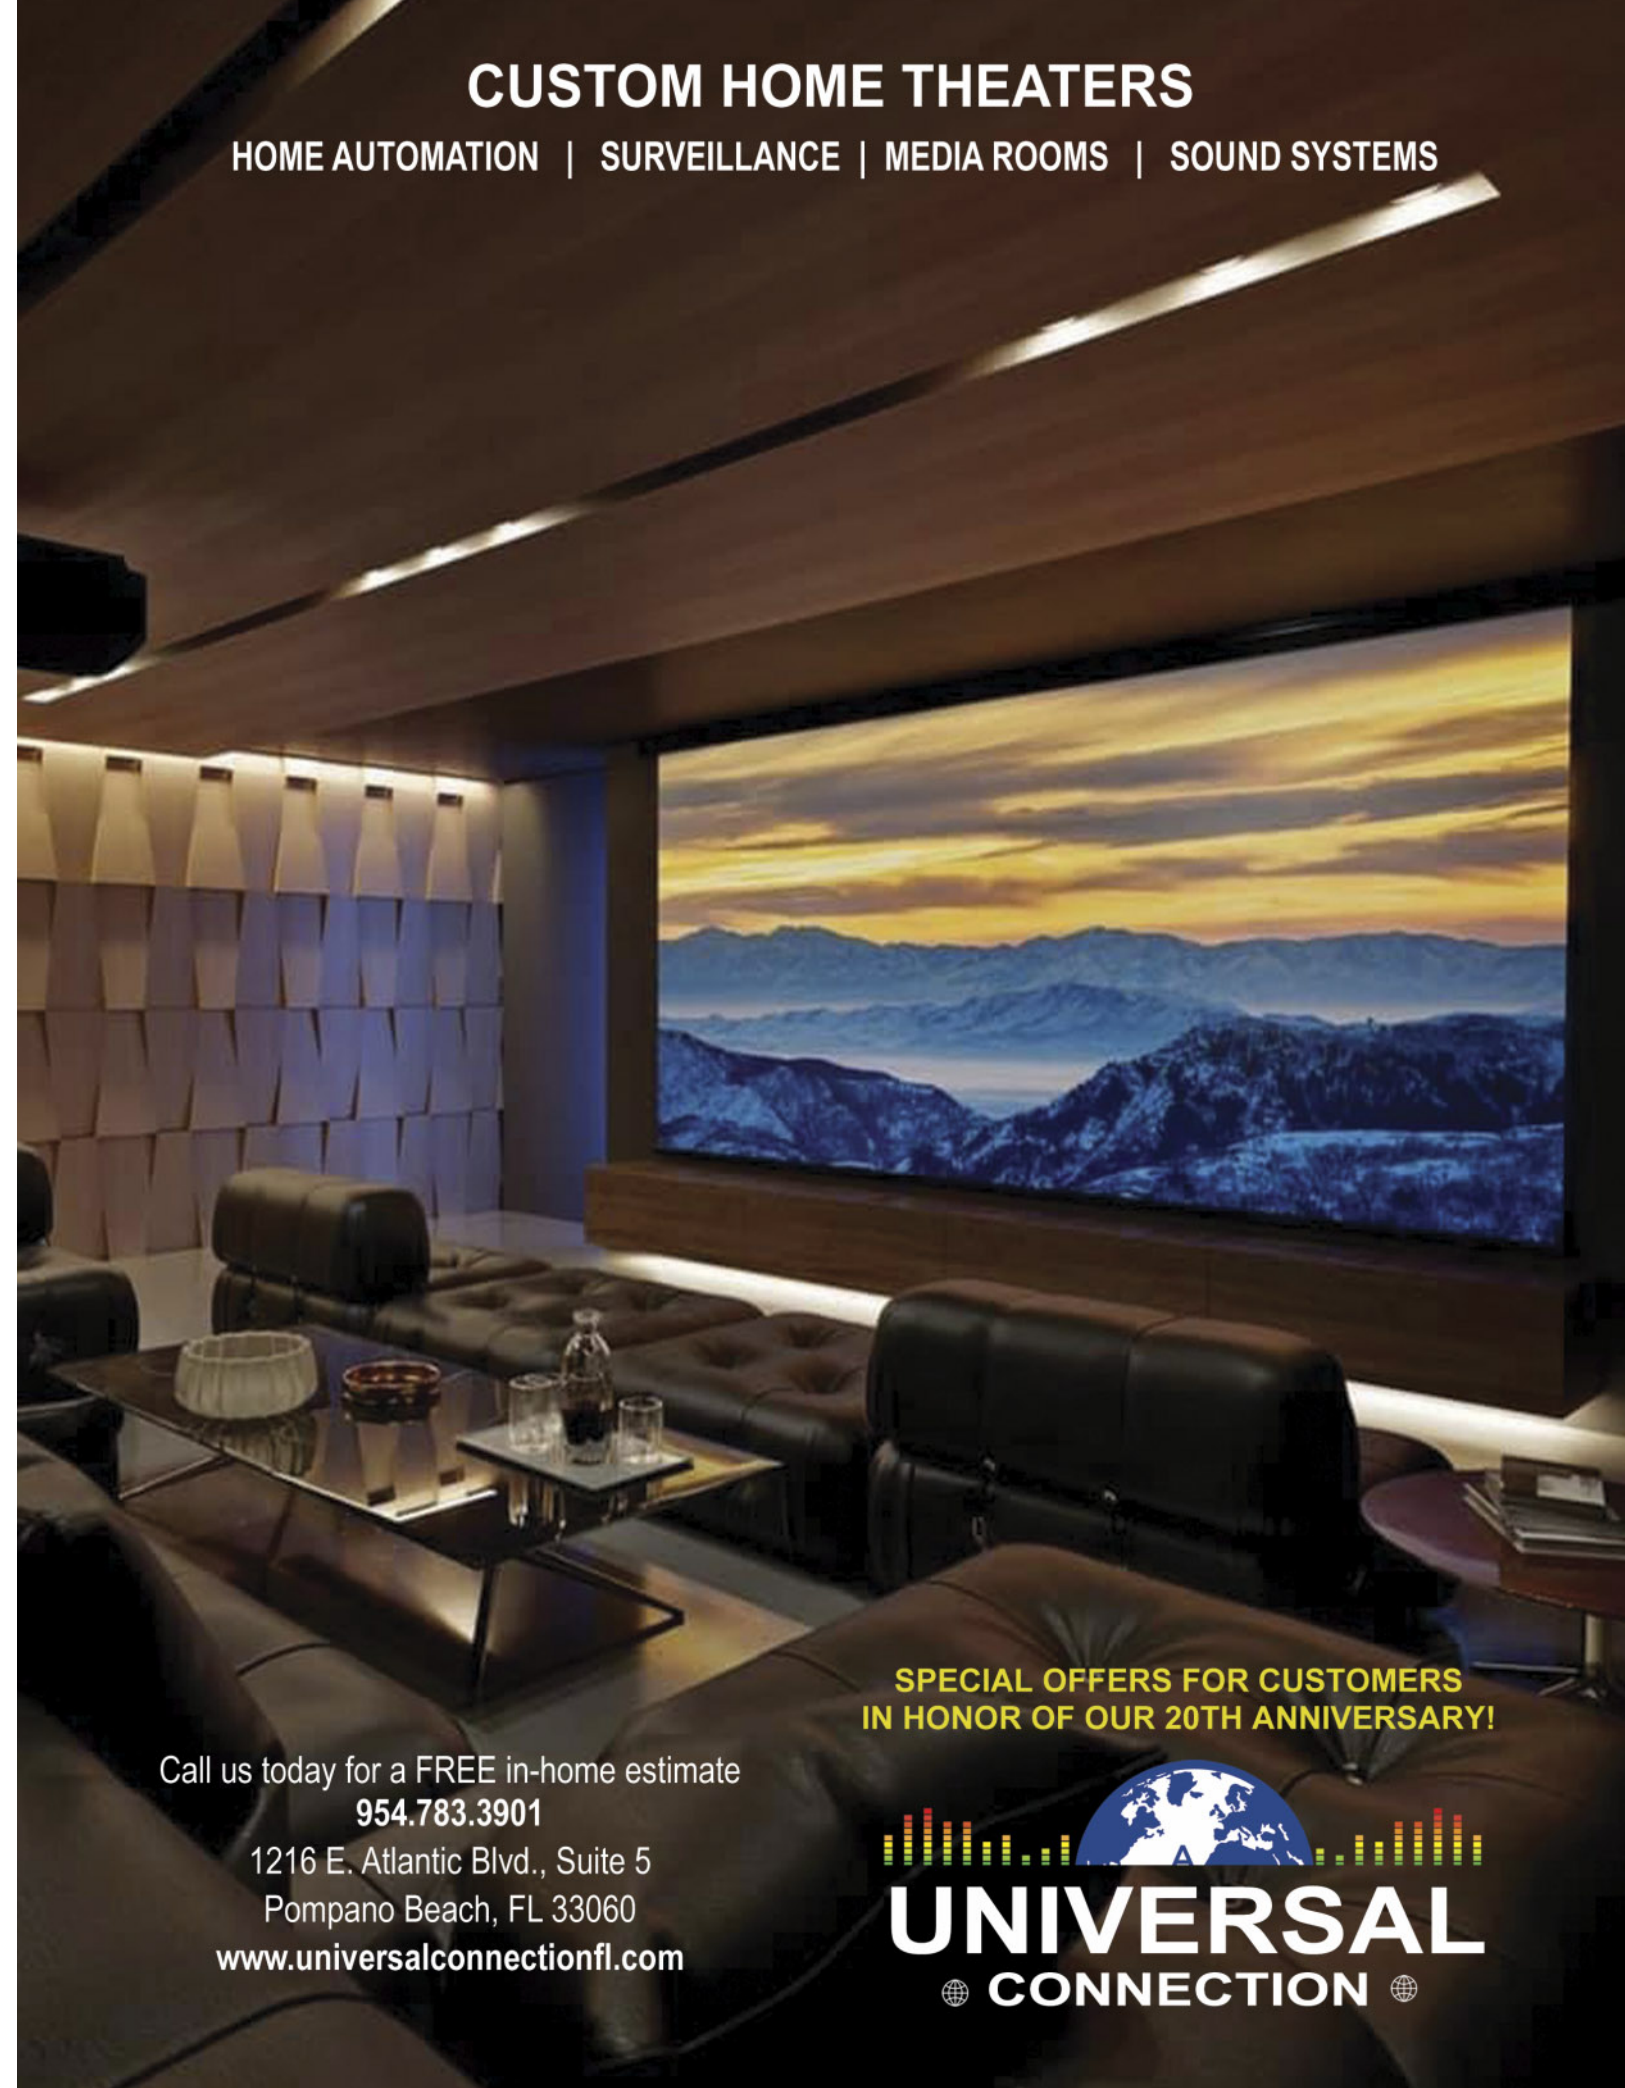

CUSTOM HOME THEATERS

HOME AUTOMATION | SURVEILLANCE | MEDIA ROOMS | SOUND SYSTEMS

**SPECIAL OFFERS FOR CUSTOMERS
IN HONOR OF OUR 20TH ANNIVERSARY!**

Call us today for a FREE in-home estimate
954.783.3901

1216 E. Atlantic Blvd., Suite 5
Pompano Beach, FL 33060

www.universalconnectionfl.com